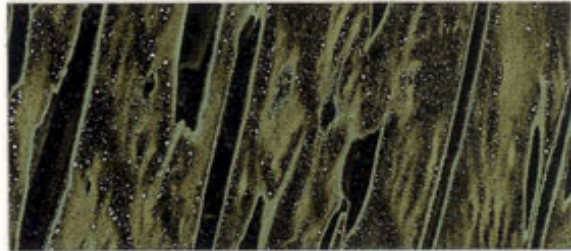

MB-02 Gold-Blue Marblizer